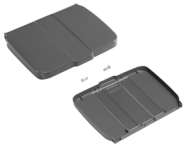

Compatibility

Green Hotel trolleys can be connected thanks to a joint, thus obtaining a complete system, easy to move

Material

Polypropylene - Stanchions: Rilsan varnished steel - Shelves: wood*

*The wood used in the manufacture of this product does not contribute to deforestation or forest degradation, in accordance with the European Deforestation-free Products Regulation (EUDR) of 31 May 2023.

Packaging: [click here to see the environmental labelling of packaging](#)

Related products

120 L plastified bag

120 L plastified bag with zip

Lid 120 L bag holder with check-list holder

Divider Green Hotel

Bottle rack with dividers